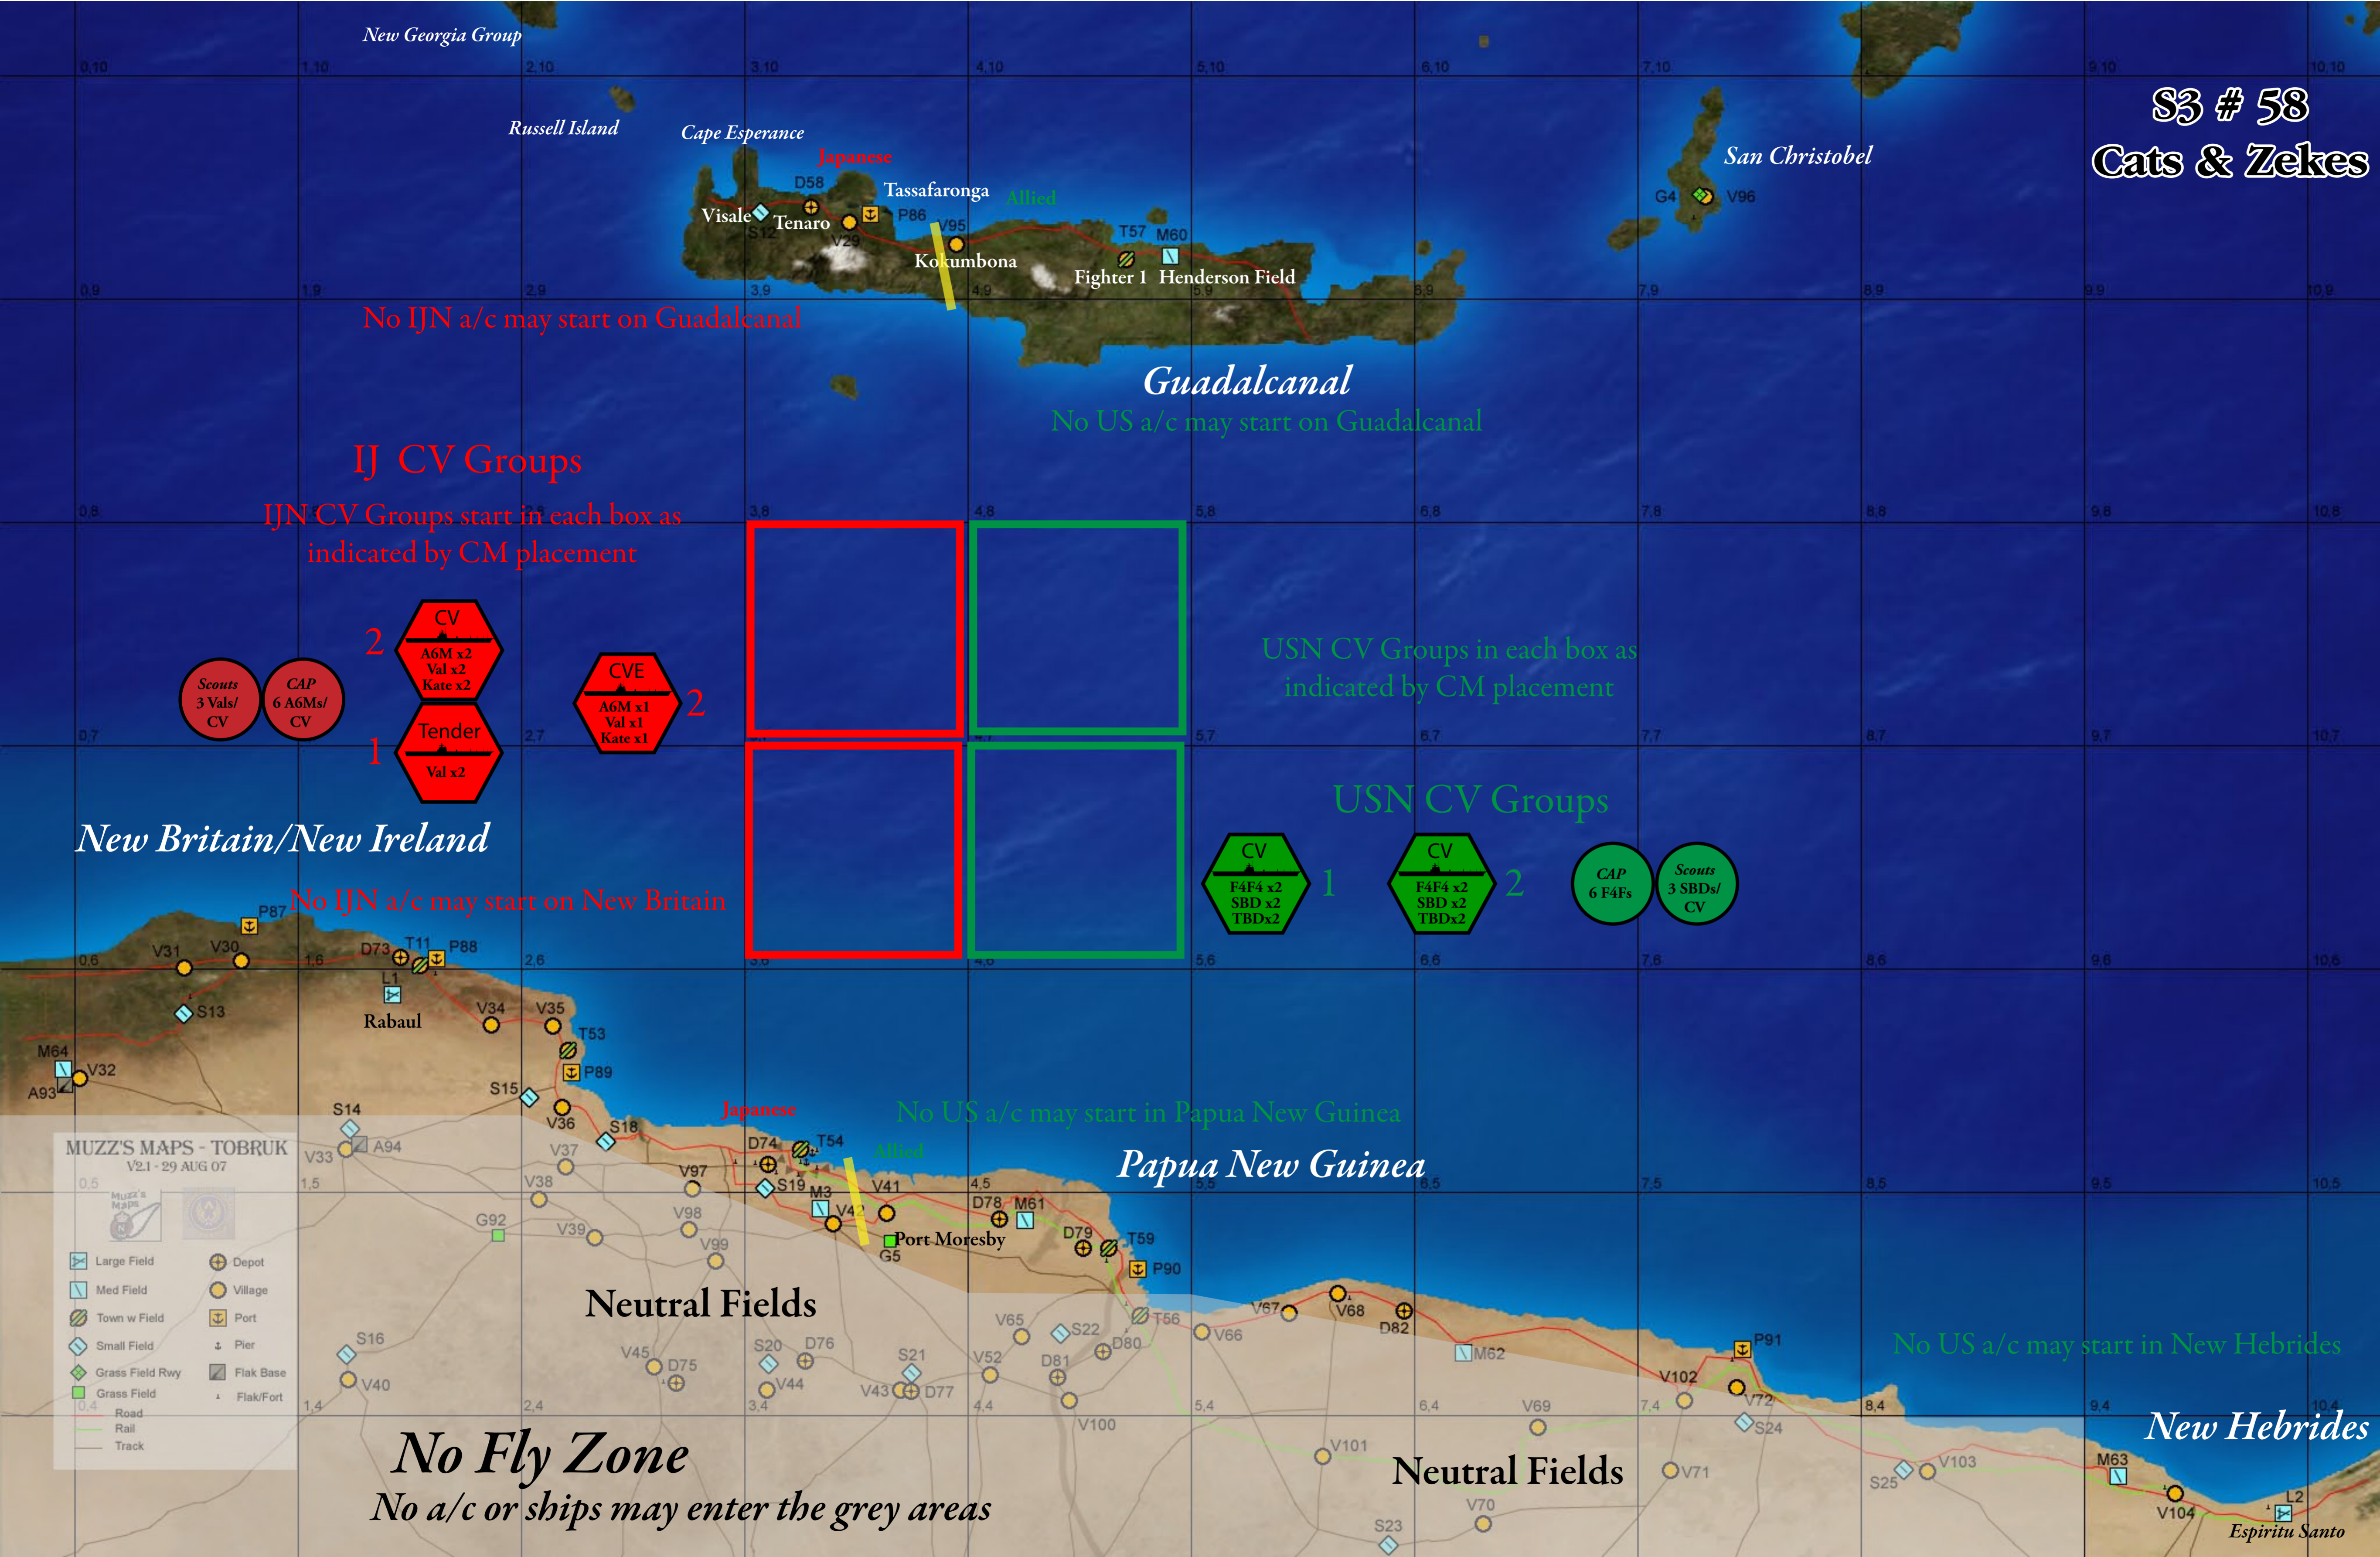

S3 # 58 Cats & Zekes

Frame 1

IJN Aircraft	Sortied	Shotdown	Pt Value	US Pts	Notes
A6M2	32	6	0.25	1.5	
A6M3	19	2	0.25	0.5	
B5N2	7	3	0.5	1.5	
Dh IV B	2	0	0.5	0	
D3A1	12	1	0.5	0.5	
G4M2	16	1	0.5	0.5	
Totals	88	13	2.5	4.5	

Ships	Torp Hits	Bomb Hits	Sunk	IJN Pts
Transports				
DDs				
CVs				
Totals	0	13	1	1.8

BDA	Damaged	Destroyed	Pt Value	IJN Pts
M60		2	0.25	0.5
M61		13	0.1	1.3
Totals	0	15	0.35	1.8

Bombs	Dropped	DH	Pt Value	IJN Pts
250 kg	115	49	0.05	2.45
50 kg	34	1	0.05	0.05
Totals	149	50	0.1	2.5

Ships	Torp Hits	Bomb Hits	Sunk	US Pts
Transports				
DDs				
Tenders				
CVEs				
CVs				
Totals	0	5	0	0.65

BDA	Damaged	Destroyed	Pt Value	US Pts
F11	1	1	0.25	0.25
F12	2	2	0.1	0.2
F58	2	2	0.1	0.2
Totals	0	5	0.45	0.65

MUZZ'S MAPS - TOBRUK
V21 - 29 AUG 07

- Large Field
- Med Field
- Town w Field
- Small Field
- Grass Field Rwy
- Grass Field
- Road
- Rail
- Track
- Depot
- Village
- Port
- Pier
- Flak Base
- Flak/Fort